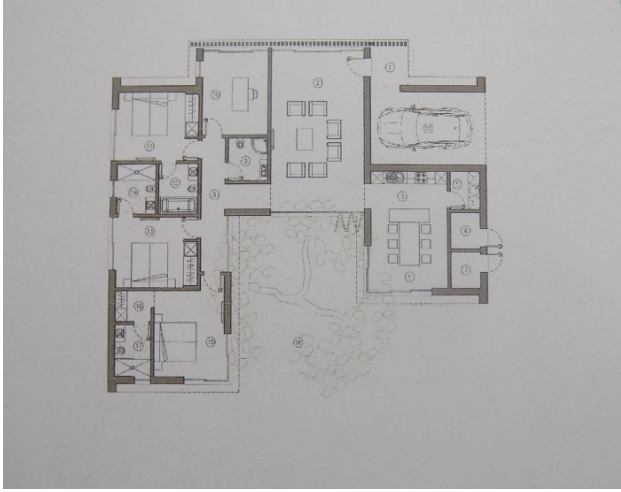

Site Floorplan

Telephone: +351 213 471 603
Email: info@portugalhomes.com

Praça da Alegria 1, 3rd Floor, 1250-004 Lisboa, Portugal Licence AMI - 14414 | APEMIP 5940