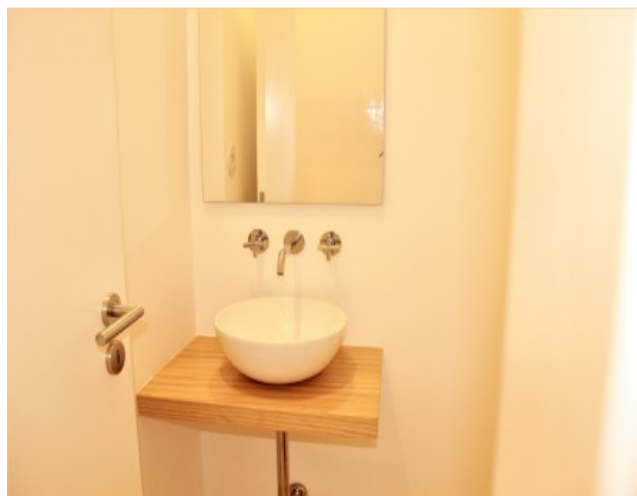

Property Description

Find this cozy bright apartment in one of the most beautiful neighbourhoods in Lisbon historical centre - Janelas Verdes Fully refurbished and equipped, this apartment comprises one spacious living room with equipped kitchen, one bedroom on suite with closet and one toilette.

All features were kept as shown in the pictures and all materials were carefully chosen for comfort and according to portuguese traditional style.

Janelas Verdes, is placed in between Lapa and Santos overlooking the river and is where National Museum of Ancient Art hosts an amazing collection. Here one can relax on this quiet location and enjoy the gardens facing the river.