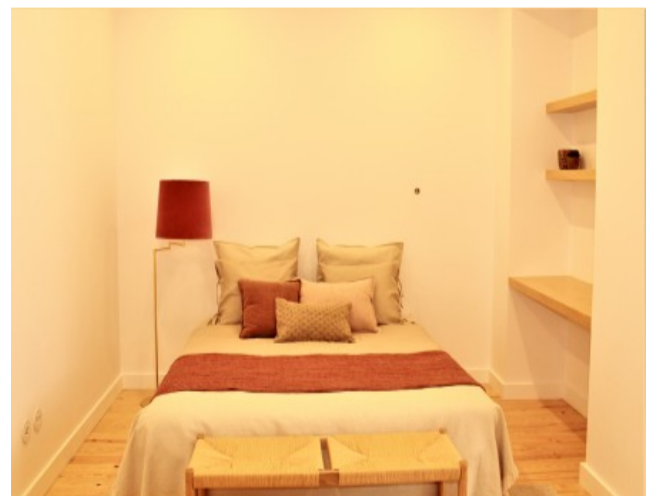

Property Description

Find this cozy bright apartment in one of the most beautiful neighbourhoods in Lisbon historical centre - Janelas Verdes Fully refurbished and equipped, this apartment comprises one spacious living room with equipped kitchen, one bedroom on suite with closet and one toilette.

All features were kept as shown in the pictures and all materials were carefully chosen for comfort and according to portuguese traditional style.

Janelas Verdes, is placed in between Lapa and Santos overlooking the river and is where National Museum of Ancient Art hosts an amazing collection. Here one can relax on this quiet location and enjoy the gardens facing the river.