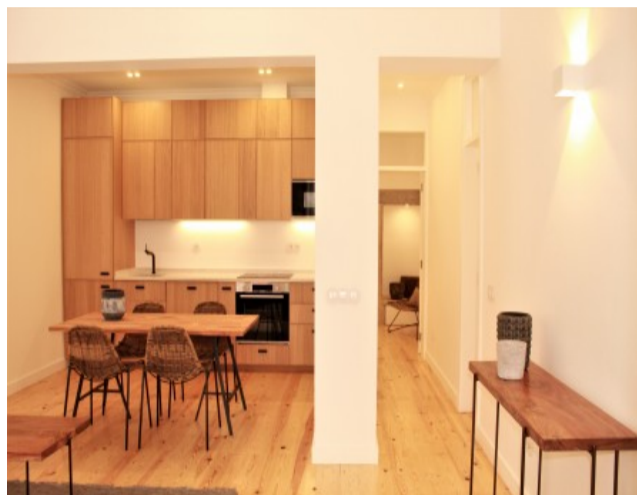

## Property Description

Find this cozy bright apartment in one of the most beautiful neighbourhoods in Lisbon historical centre - Janelas Verdes Fully refurbished and equipped, this apartment comprises one spacious living room with equipped kitchen, one bedroom on suite with closet and one toilette.

All features were kept as shown in the pictures and all materials were carefully chosen for comfort and according to portuguese traditional style.

Janelas Verdes, is placed in between Lapa and Santos overlooking the river and is where National Museum of Ancient Art hosts an amazing collection. Here one can relax on this quiet location and enjoy the gardens facing the river.