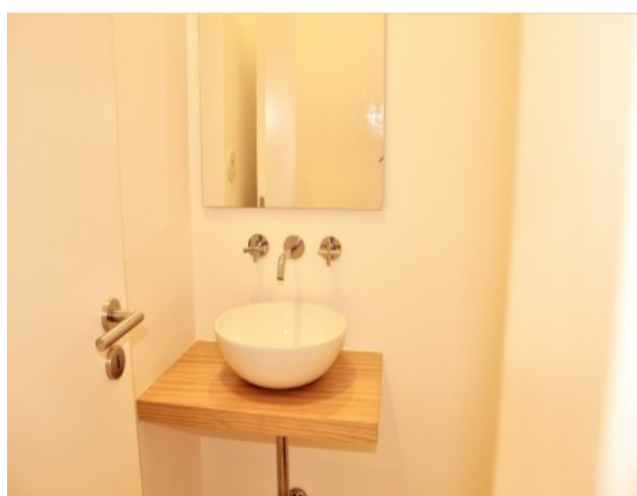

Property Description

Find this cozy bright apartment in one of the most beautiful neighbourhoods in Lisbon historical centre - Janelas Verdes. Fully refurbished and equipped, this apartment comprises one spacious living room with equipped kitchen, one bedroom on suite with closet and one toilette.

All features were kept as shown in the pictures and all materials were carefully chosen for comfort and according to portuguese traditional style.

Janelas Verdes, is placed in between Lapa and Santos overlooking the river and is where National Museum of Ancient Art hosts an amazing collection. Here one can relax on this quiet location and enjoy the gardens facing the river.