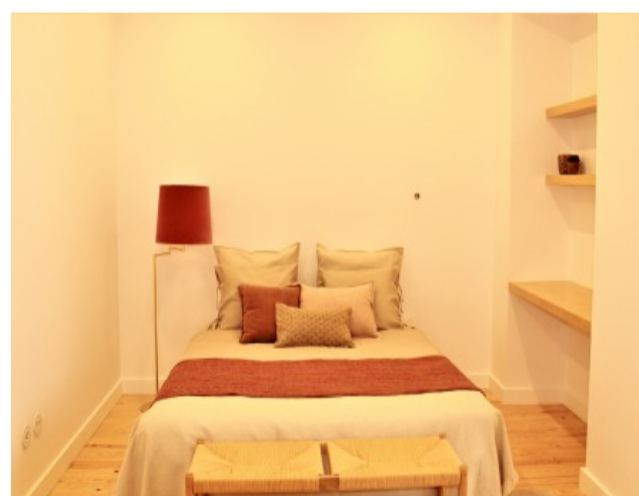

## Property Description

Find this cozy bright apartment in one of the most beautiful neighbourhoods in Lisbon historical centre - Janelas Verdes Fully refurbished and equipped, this apartment comprises one spacious living room with equipped kitchen, one bedroom on suite with closet and one toilette.

All features were kept as shown in the pictures and all materials were carefully chosen for comfort and according to portuguese traditional style.

Janelas Verdes, is placed in between Lapa and Santos overlooking the river and is where National Museum of Ancient Art hosts an amazing collection. Here one can relax on this quiet location and enjoy the gardens facing the river.