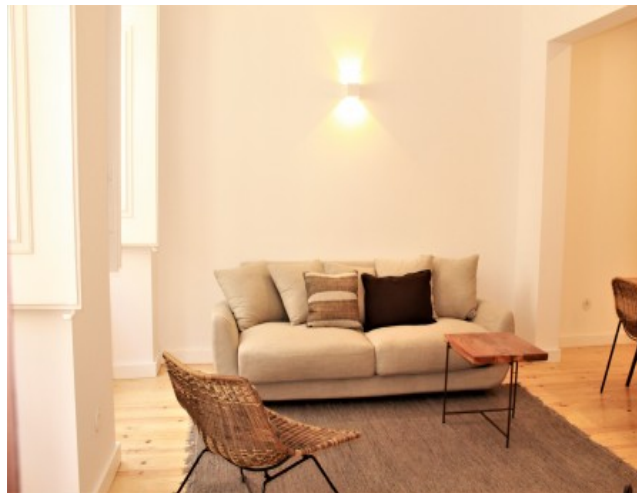

Property Description

Find this cozy bright apartment in one of the most beautiful neighbourhoods in Lisbon historical centre - Janelas Verdes. Fully refurbished and equipped, this apartment comprises one spacious living room with equipped kitchen, one bedroom on suite with closet and one toilette.

All features were kept as shown in the pictures and all materials were carefully chosen for comfort and according to portuguese traditional style.

Janelas Verdes, is placed in between Lapa and Santos overlooking the river and is where National Museum of Ancient Art hosts an amazing collection. Here one can relax on this quiet location and enjoy the gardens facing the river.