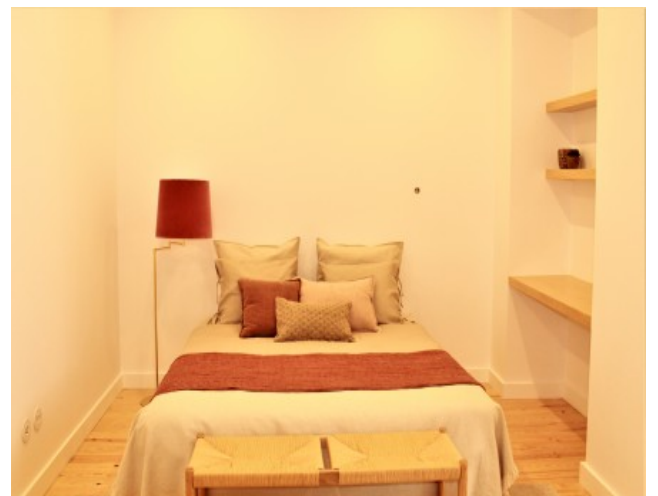

Property Description

Find this cozy bright apartment in one of the most beautiful neighbourhoods in Lisbon historical centre - Janelas Verdes. Fully refurbished and equipped, this apartment comprises one spacious living room with equipped kitchen, one bedroom on suite with closet and one toilette.

All features were kept as shown in the pictures and all materials were carefully chosen for comfort and according to portuguese traditional style.

Janelas Verdes, is placed in between Lapa and Santos overlooking the river and is where National Museum of Ancient Art hosts an amazing collection. Here one can relax on this quiet location and enjoy the gardens facing the river.