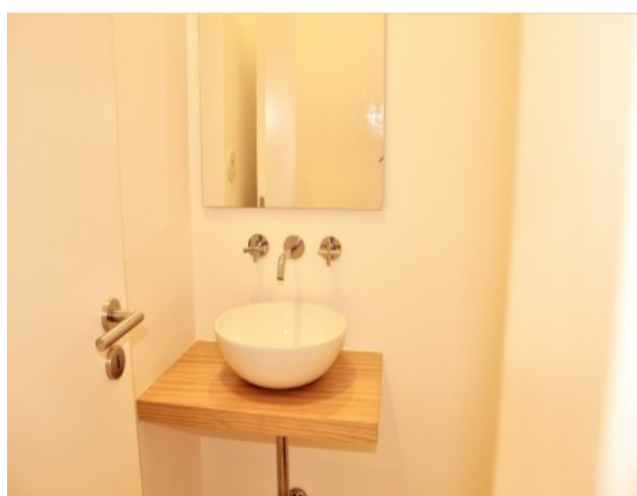

## Property Description

Find this cozy bright apartment in one of the most beautiful neighbourhoods in Lisbon historical centre - Janelas Verdes. Fully refurbished and equipped, this apartment comprises one spacious living room with equipped kitchen, one bedroom on suite with closet and one toilette.

All features were kept as shown in the pictures and all materials were carefully chosen for comfort and according to portuguese traditional style.

Janelas Verdes, is placed in between Lapa and Santos overlooking the river and is where National Museum of Ancient Art hosts an amazing collection. Here one can relax on this quiet location and enjoy the gardens facing the river.