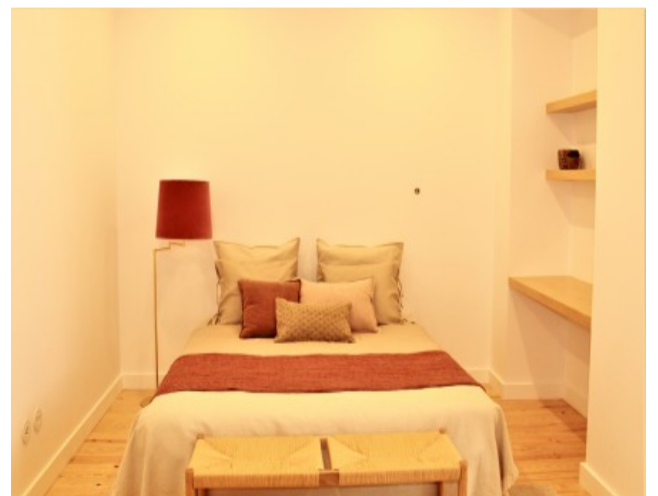

Property Description

Find this cozy bright apartment in one of the most beautiful neighbourhoods in Lisbon historical centre - Janelas Verdes. Fully refurbished and equipped, this apartment comprises one spacious living room with equipped kitchen, one bedroom on suite with closet and one toilette.

All features were kept as shown in the pictures and all materials were carefully chosen for comfort and according to portuguese traditional style.

Janelas Verdes, is placed in between Lapa and Santos overlooking the river and is where National Museum of Ancient Art hosts an amazing collection. Here one can relax on this quiet location and enjoy the gardens facing the river.