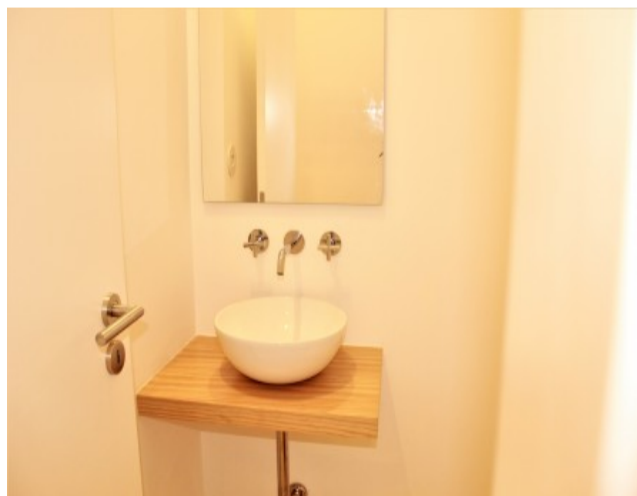

Property Description

Find this cozy bright apartment in one of the most beautiful neighbourhoods in Lisbon historical centre - Janelas Verdes. Fully refurbished and equipped, this apartment comprises one spacious living room with equipped kitchen, one bedroom on suite with closet and one toilette.

All features were kept as shown in the pictures and all materials were carefully chosen for comfort and according to portuguese traditional style.

Janelas Verdes, is placed in between Lapa and Santos overlooking the river and is where National Museum of Ancient Art hosts an amazing collection. Here one can relax on this quiet location and enjoy the gardens facing the river.