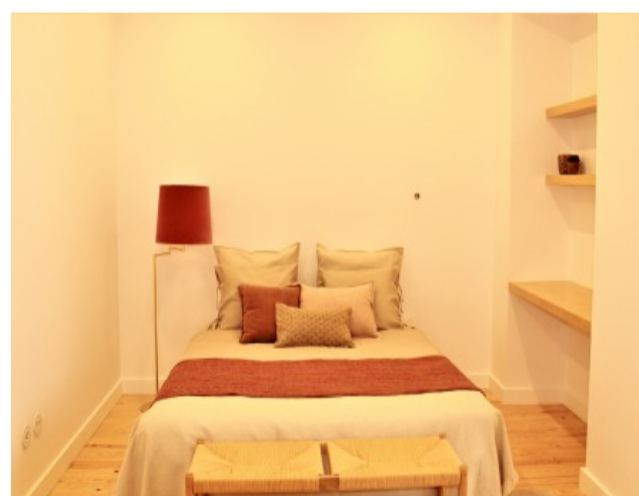

## Property Description

Find this cozy bright apartment in one of the most beautiful neighbourhoods in Lisbon historical centre - Janelas Verdes. Fully refurbished and equipped, this apartment comprises one spacious living room with equipped kitchen, one bedroom on suite with closet and one toilette.

All features were kept as shown in the pictures and all materials were carefully chosen for comfort and according to portuguese traditional style.

Janelas Verdes, is placed in between Lapa and Santos overlooking the river and is where National Museum of Ancient Art hosts an amazing collection. Here one can relax on this quiet location and enjoy the gardens facing the river.