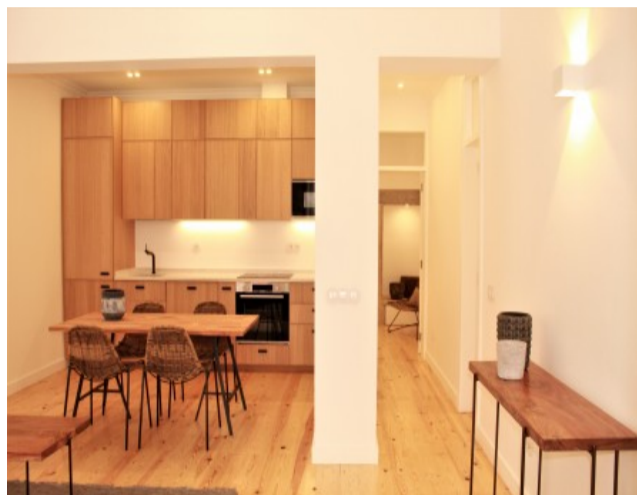

## Property Description

Find this cozy bright apartment in one of the most beautiful neighbourhoods in Lisbon historical centre - Janelas Verdes. Fully refurbished and equipped, this apartment comprises one spacious living room with equipped kitchen, one bedroom on suite with closet and one toilette.

All features were kept as shown in the pictures and all materials were carefully chosen for comfort and according to portuguese traditional style.

Janelas Verdes, is placed in between Lapa and Santos overlooking the river and is where National Museum of Ancient Art hosts an amazing collection. Here one can relax on this quiet location and enjoy the gardens facing the river.