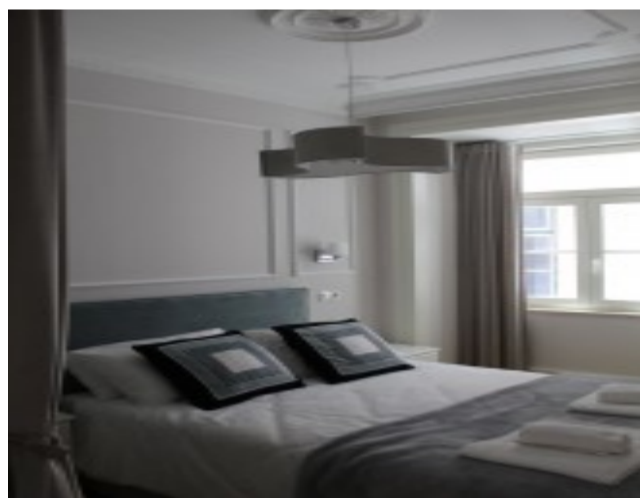

Property Description

Two-Bedroom apartment in Baixa

The city center is booming with great investments and return of income. This area is very popular for short-term renting and it is the most central area of Lisbon. Shops, Restaurants, traditional Portuguese cafes with an amazing variety of pasteis de nata, Baixa-Chiado is the place to be. Not only that, but you are two minutes walking distance from the Tagus River.

This apartment is brand new and its completion was made with amazing finishings and great materials. The apartment has high-quality furniture and space is very well thought. Furniture is not included but can be negotiated.

Elevator, air condition, all the necessary commodities for an amazing stay in Lisboa.

The apartment has two bedrooms, one of them with a bathroom and the large windows make the apartment full of light. There is an opened kitchen and the living room is very beautiful due to the with ceilings.