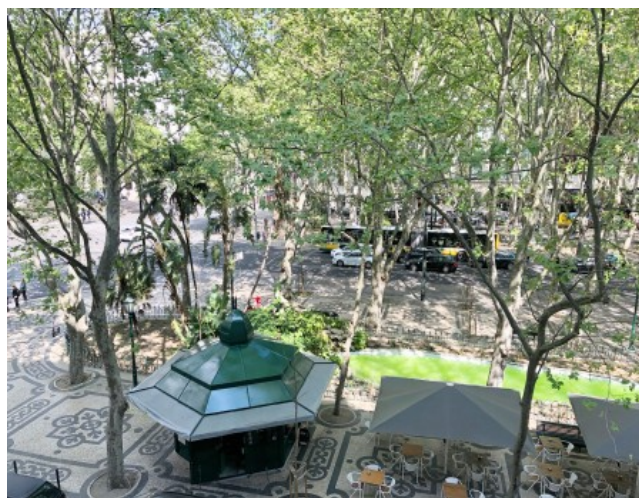

Gallery

Telephone: +351 213 471 603
Email: info@portugalhomes.com

Praça da Alegria 1, 3rd Floor, 1250-004 Lisboa, Portugal Licence AMI - 14414 | APEMIP 5940