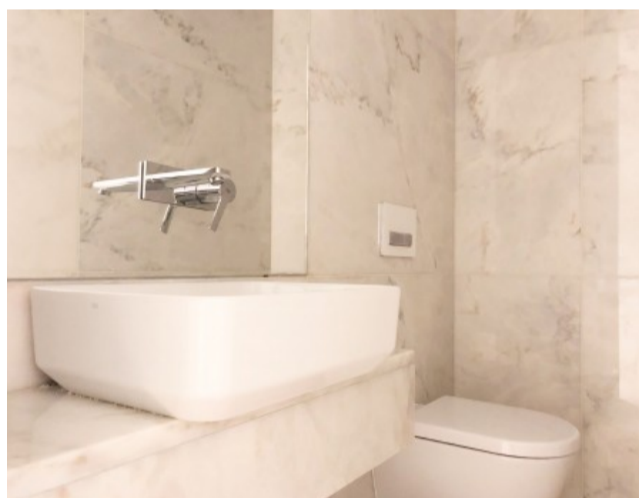

Gallery

Telephone: +351 213 471 603
Email: info@portugalhomes.com

Praça da Alegria 1, 3rd Floor, 1250-004 Lisboa, Portugal Licence AMI - 14414 | APEMIP 5940