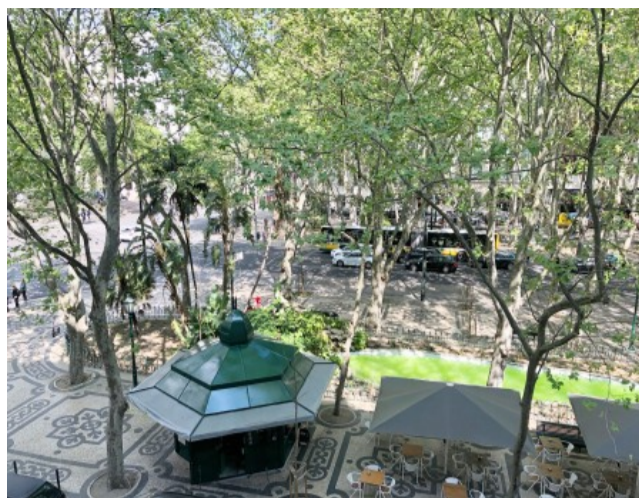

Gallery

Telephone: +351 213 471 603
Email: info@portugalhomes.com

Praça da Alegria 1, 3rd Floor, 1250-004 Lisboa, Portugal Licence AMI - 14414 | APEMIP 5940