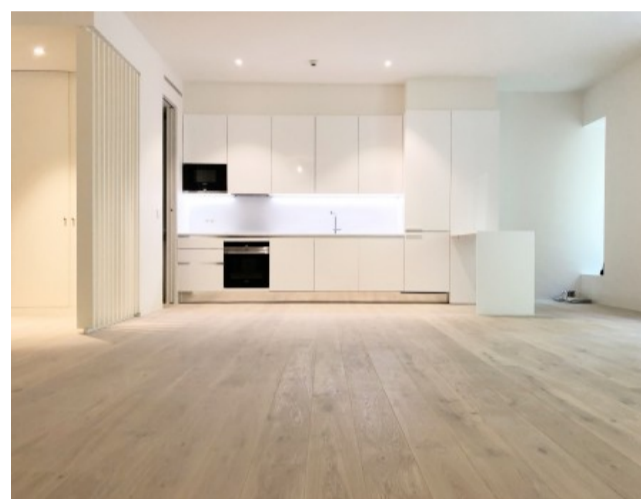

Gallery

Telephone: +351 213 471 603
Email: info@portugalhomes.com

Praça da Alegria 1, 3rd Floor, 1250-004 Lisboa, Portugal Licence AMI - 14414 | APEMIP 5940