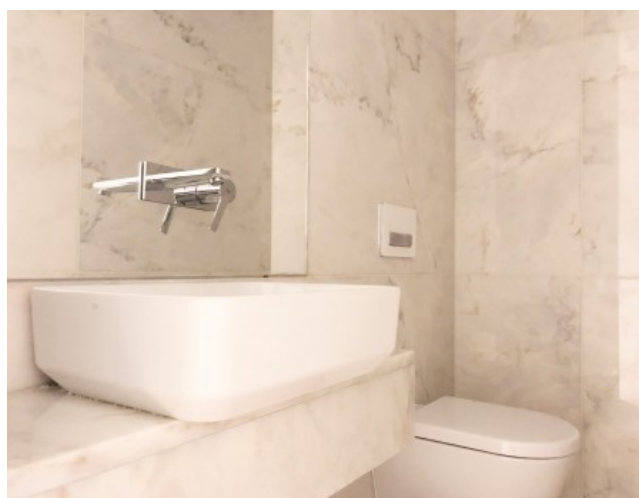

Gallery

Telephone: +351 213 471 603
Email: info@portugalhomes.com

Praça da Alegria 1, 3rd Floor, 1250-004 Lisboa, Portugal Licence AMI - 14414 | APEMIP 5940