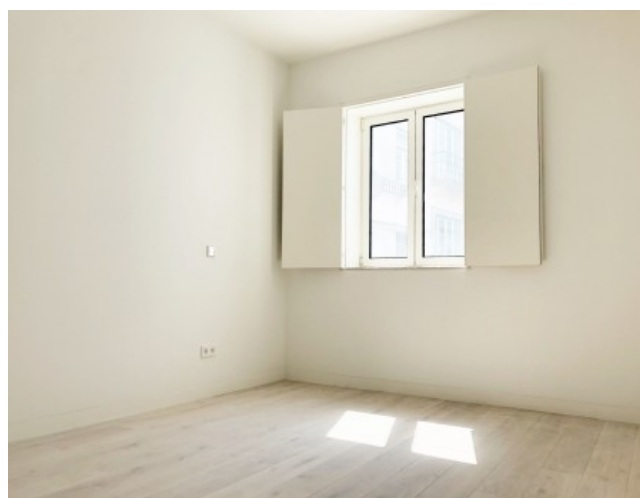

Gallery

Telephone: +351 213 471 603
Email: info@portugalhomes.com

Praça da Alegria 1, 3rd Floor, 1250-004 Lisboa, Portugal Licence AMI - 14414 | APEMIP 5940