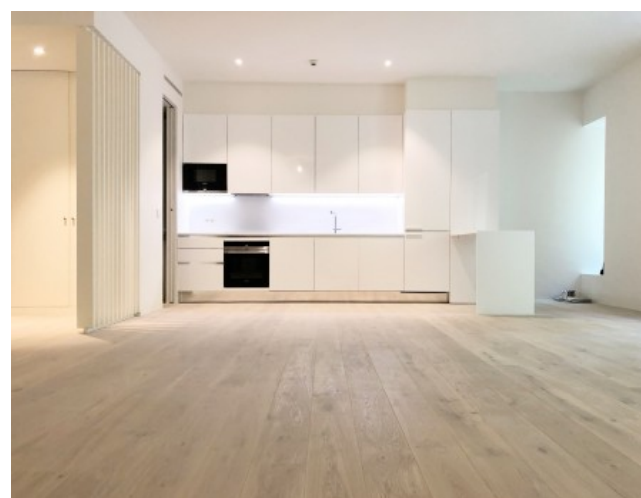

Gallery

Telephone: +351 213 471 603
Email: info@portugalhomes.com

Praça da Alegria 1, 3rd Floor, 1250-004 Lisboa, Portugal Licence AMI - 14414 | APEMIP 5940