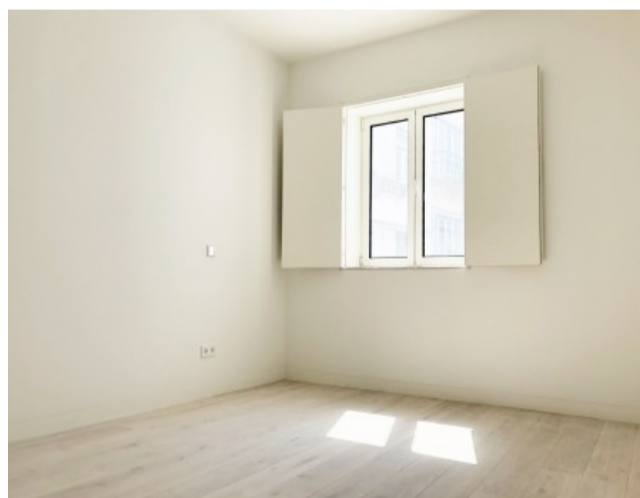

Gallery

Telephone: +351 213 471 603
Email: info@portugalhomes.com

Praça da Alegria 1, 3rd Floor, 1250-004 Lisboa, Portugal Licence AMI - 14414 | APEMIP 5940