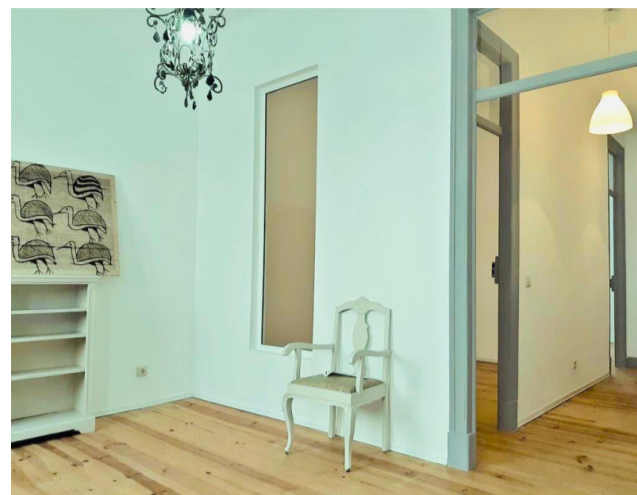

Gallery

Telephone: +351 213 471 603
Email: info@portugalhomes.com

Praça da Alegria 1, 3rd Floor, 1250-004 Lisboa, Portugal Licence AMI - 14414 | APEMIP 5940