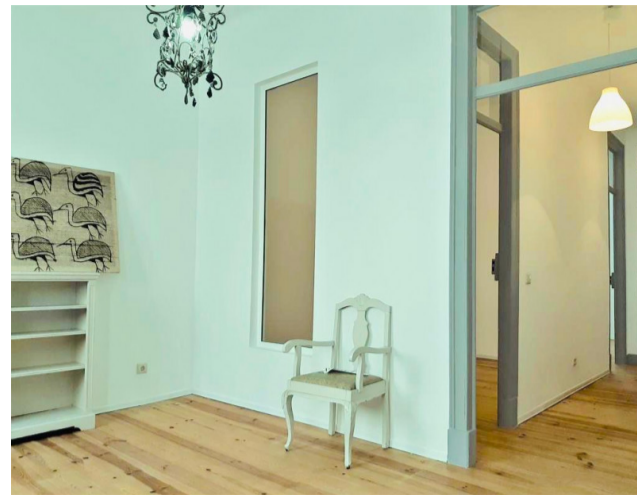

Gallery

Telephone: +351 213 471 603
Email: info@portugalhomes.com

Praça da Alegria 1, 3rd Floor, 1250-004 Lisboa, Portugal Licence AMI - 14414 | APEMIP 5940