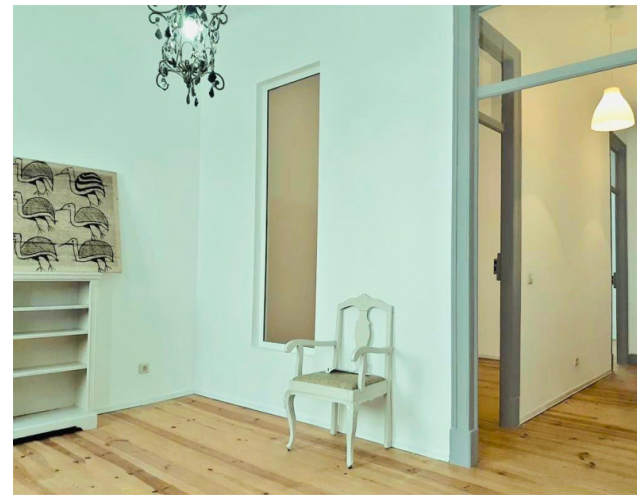

Gallery

Telephone: +351 213 471 603
Email: info@portugalhomes.com

Praça da Alegria 1, 3rd Floor, 1250-004 Lisboa, Portugal Licence AMI - 14414 | APEMIP 5940