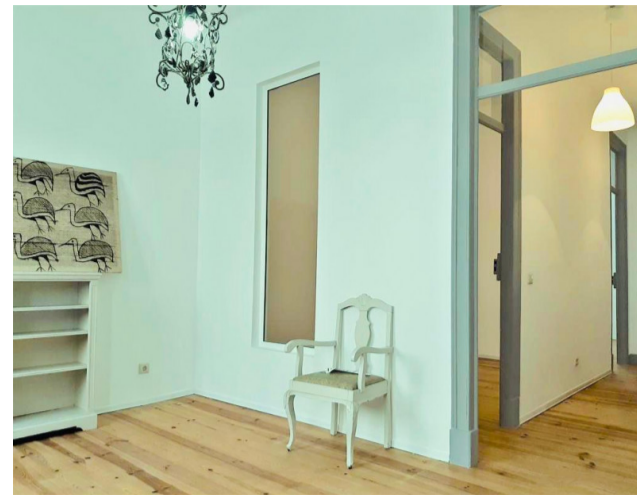

Gallery

Telephone: +351 213 471 603
Email: info@portugalhomes.com

Praça da Alegria 1, 3rd Floor, 1250-004 Lisboa, Portugal Licence AMI - 14414 | APEMIP 5940