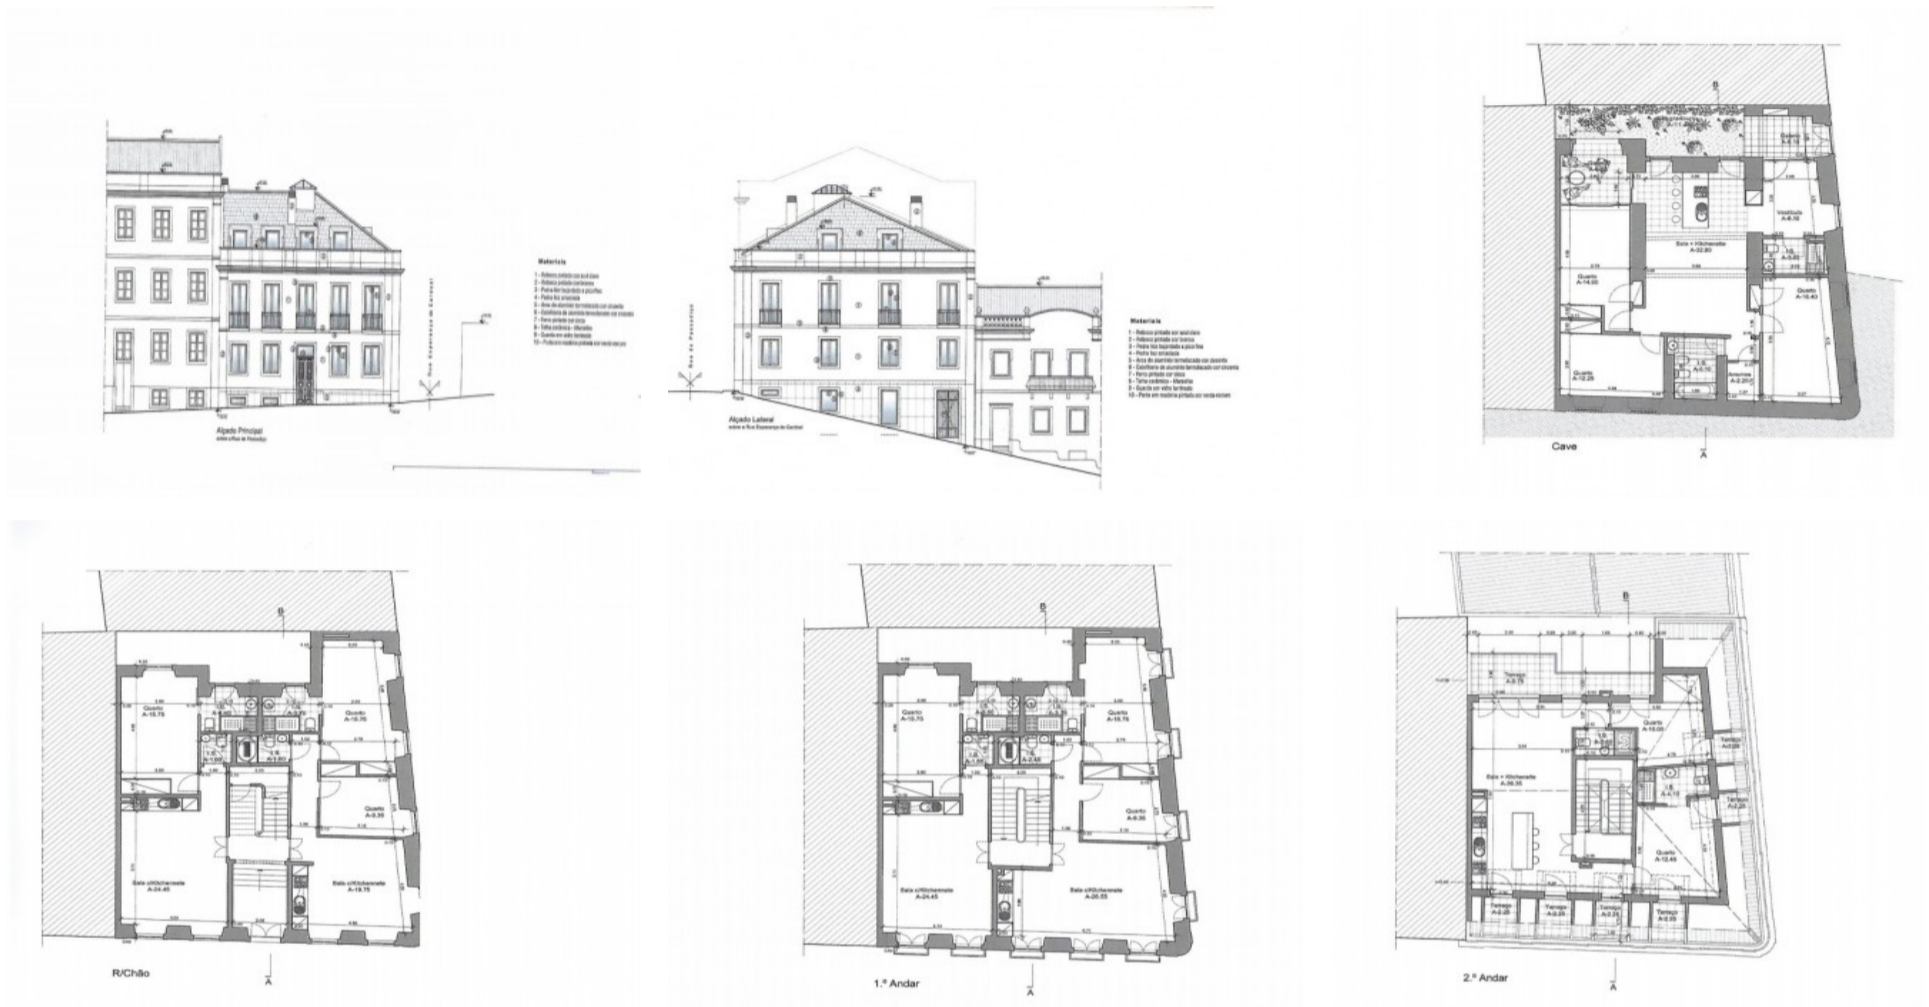

This building has an architecture project approved by the municipal for a total of 6 apartments. 2 one bedrooms with 65 sqm; 3 two bedrooms, from 75 sqm up to 90 sqm and 1 three bedroom apartment with 160 sqm.