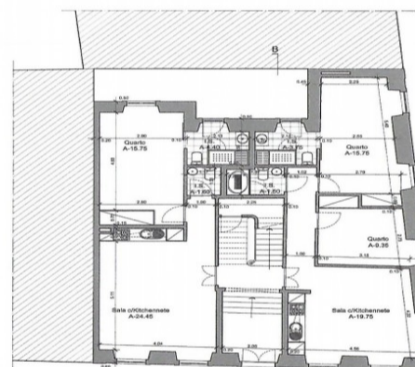

R/Chão

€1,650,000

Ref: PW386

530 sqm

Building to refurbish 5 min walk to Avenida da Liberdade

- Heating

Telephone: +351 213 471 603
Email: info@portugalhomes.com

Praça da Alegria 1, 3rd Floor, 1250-004 Lisboa, Portugal Licence AMI - 14414 | APEMIP 5940