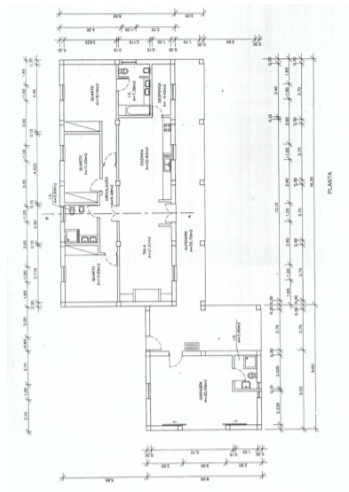

Praça da Alegria 1, 3rd Floor, 1250-004 Lisboa, Portugal Licence AMI - 14414 | APEMIP 5940

Additional Details

Property Features

Outside

Pool

Site Floorplan

Telephone: +351 213 471 603
Email: info@portugalhomes.com