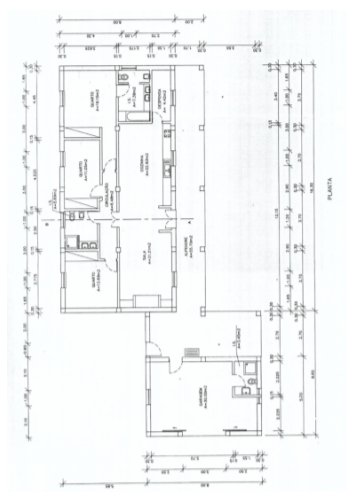

Praça da Alegria 1, 3rd Floor, 1250-004 Lisboa, Portugal Licence AMI - 14414 | APEMIP 5940

Additional Details

Property Features

Outside

Pool

Site Floorplan

Telephone: +351 213 471 603
Email: info@portugalhomes.com