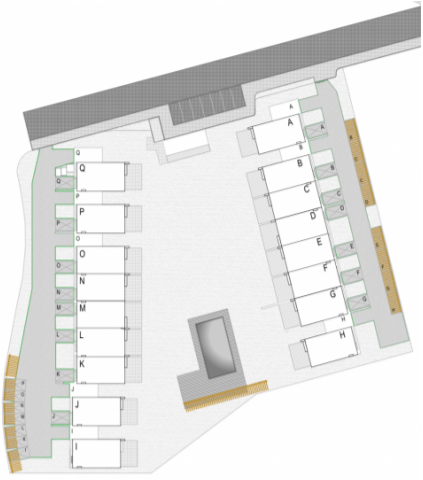

Development Units

Fraction	Bedrooms	Floor Size	Price
A	4	156 sqm	Sold
D	3	135 sqm	Reserved
N	3	123 sqm	Reserved
Q	3	144 sqm	Reserved

Site Floorplan

Telephone: +351 213 471 603
Email: info@portugalhomes.com

Praça da Alegria 1, 3rd Floor, 1250-004 Lisboa, Portugal Licence AMI - 14414 | APEMIP 5940