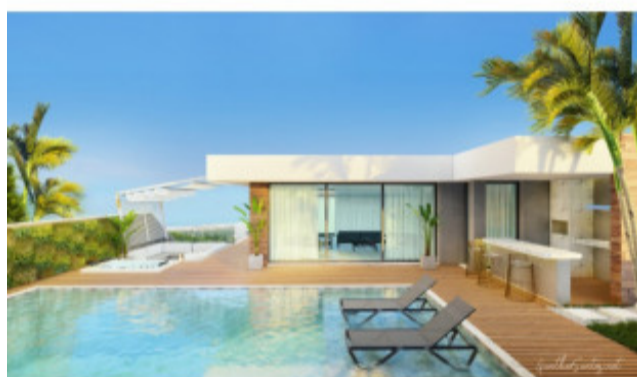

Property Description

Plots of land a few minutes from Vila da Nazaré. Located in Serra da Pescaria, these plots all have a stunning view over Praia do Salgado and the Atlantic Ocean. Live or invest in a dream place! Plots available: Plot 1 589,40m² 186.000€ Plot 2 435,70m² 175.000€ Plot 8 691,40m² 210.000€ Plot 9 712,50m² 210.000€ Energy Rating: Exempt #ref:BL590