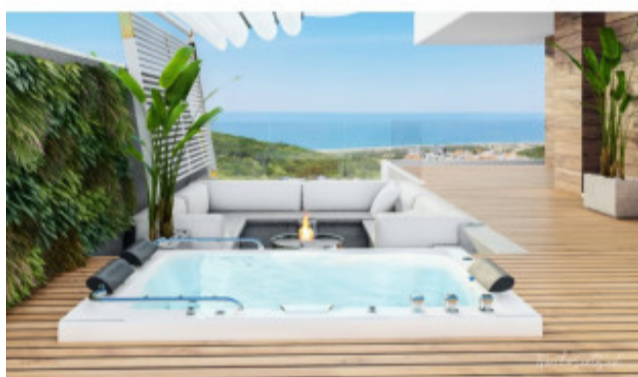

Property Description

Plots of land a few minutes from Vila da Nazaré. Located in Serra da Pescaria, these plots all have a stunning view over Praia do Salgado and the Atlantic Ocean. Live or invest in a dream place! Plots available: Plot 1 589,40m² 186.000€ Plot 2 435,70m² 175.000€ Plot 8 691,40m² 210.000€ Plot 9 712,50m² 210.000€ Energy Rating: Exempt #ref:BL590