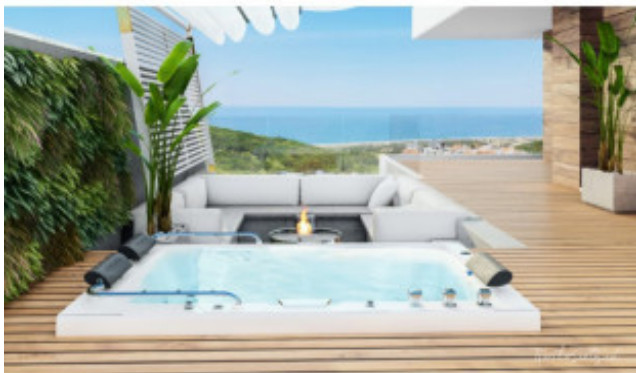

Property Description

Plots of land a few minutes from Vila da Nazaré. Located in Serra da Pescaria, these plots all have a stunning view over Praia do Salgado and the Atlantic Ocean. Live or invest in a dream place! Plots available: Plot 1 589,40m² 186.000€ Plot 2 435,70m² 175.000€ Plot 3 434,40m² 175.000€ Plot 7 578,70m² 200.000€ Plot 8 691,40m² 210.000€ Plot 9 712,50m² 210.000€ Energy Rating: Exempt #ref:BL590