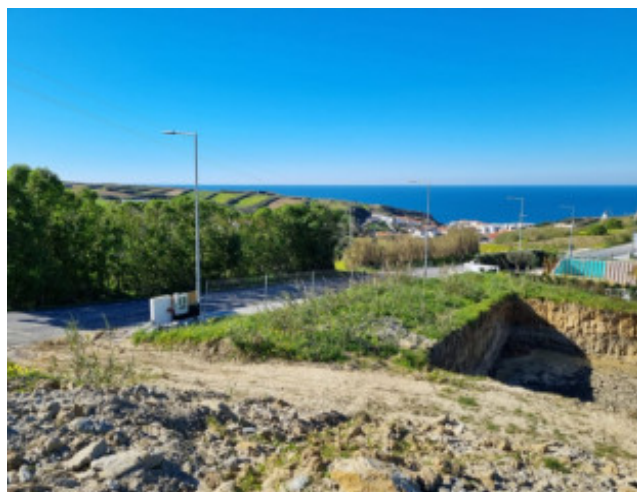

Praça da Alegria 1, 3rd Floor, 1250-004 Lisboa, Portugal Licence AMI - 14414 | APEMIP 5940

Property Description

In a great location, here you can have your dream home with excellent views of the sea. Only plots 1 and 7 available, with projects included! Possibility to build a villa with swimming pool and a construction area of about 300m² (house and terraces). Close to all services, just a couple of minutes away in the city of Lourinhã and several beaches. For golf lovers, we are located close to 6 courses, just 10/20 minutes away. A 45-minute drive from Lisbon Airport. Don't miss your opportunity, book your place now! Energy Rating: Exempt #ref:BL059 (1)