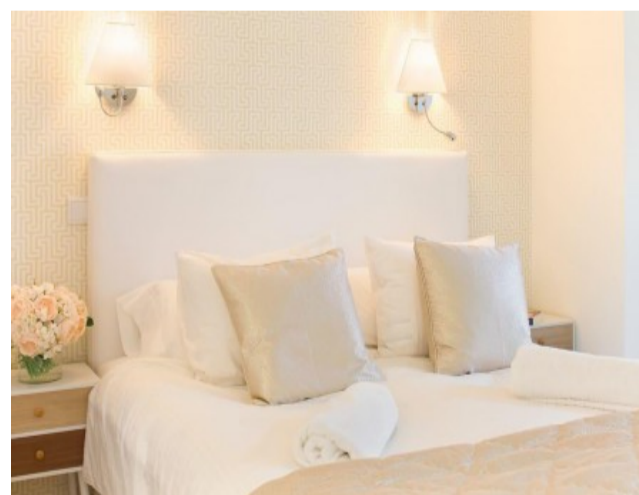

Property Description

Excellent 1 bedroom luxury apartment located in central Lisbon, the heart of the city.

The Bairro Alto area is a trendy neighborhood, a charming area with easy access to the main attractions of the city. This property is conveniently located between Chiado and Principe Real, famous exciting areas of Lisbon. The apartment features a light and airy master bedroom, a cozy stylish kitchen, a modern design living area, and a beautiful bathroom.

All the appliances are modern and easy to use.

The property is sold completely furnished!

With this location and these finishes, this property is an incredible investment opportunity.

Come and book a visit anytime.