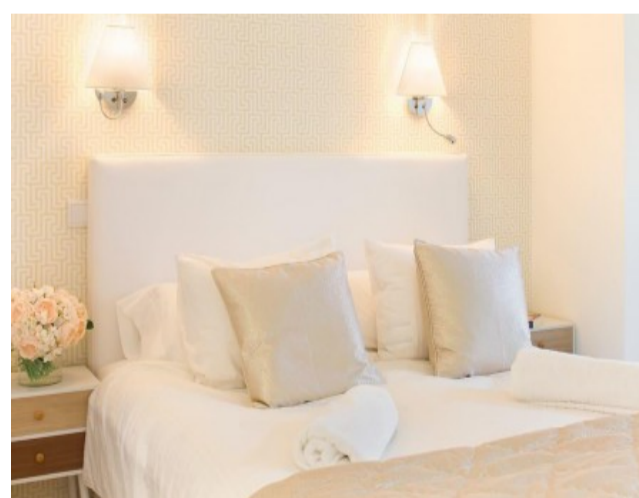

Property Description

Excellent 1 bedroom luxury apartment located in central Lisbon, the heart of the city.

The Bairro Alto area is a trendy neighborhood, a charming area with easy access to the main attractions of the city. This property is conveniently located between Chiado and Principe Real, famous exciting areas of Lisbon. The apartment features a light and airy master bedroom, a cozy stylish kitchen, a modern design living area, and a beautiful bathroom.

All the appliances are modern and easy to use.

The property is sold completely furnished!

With this location and these finishes, this property is an incredible investment opportunity.

Come and book a visit anytime.