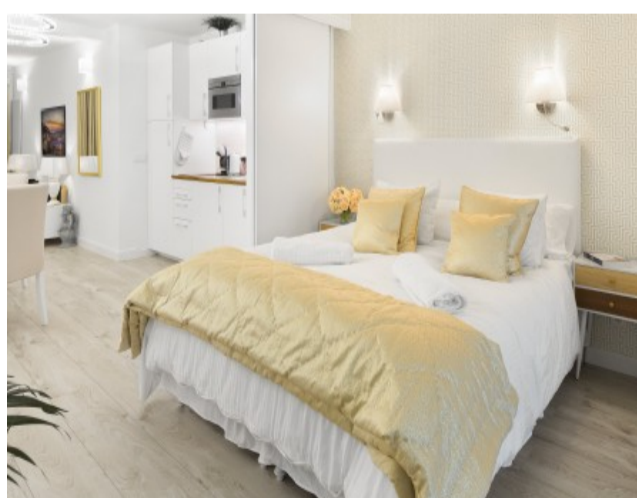

Property Description

Excellent 1 bedroom luxury apartment located in central Lisbon, the heart of the city.

The Bairro Alto area is a trendy neighborhood, a charming area with easy access to the main attractions of the city. This property is conveniently located between Chiado and Principe Real, famous exciting areas of Lisbon. The apartment features a light and airy master bedroom, a cozy stylish kitchen, a modern design living area, and a beautiful bathroom.

All the appliances are modern and easy to use.

The property is sold completely furnished!

With this location and these finishes, this property is an incredible investment opportunity.

Come and book a visit anytime.