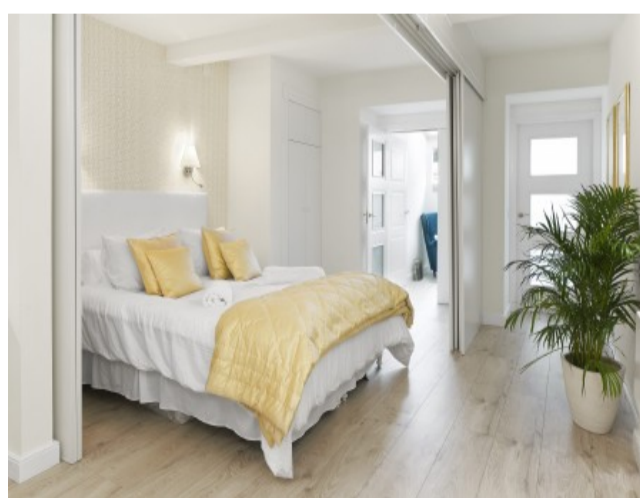

Property Description

Excellent 1 bedroom luxury apartment located in central Lisbon, the heart of the city.

The Bairro Alto area is a trendy neighborhood, a charming area with easy access to the main attractions of the city. This property is conveniently located between Chiado and Principe Real, famous exciting areas of Lisbon. The apartment features a light and airy master bedroom, a cozy stylish kitchen, a modern design living area, and a beautiful bathroom.

All the appliances are modern and easy to use.

The property is sold completely furnished!

With this location and these finishes, this property is an incredible investment opportunity.

Come and book a visit anytime.