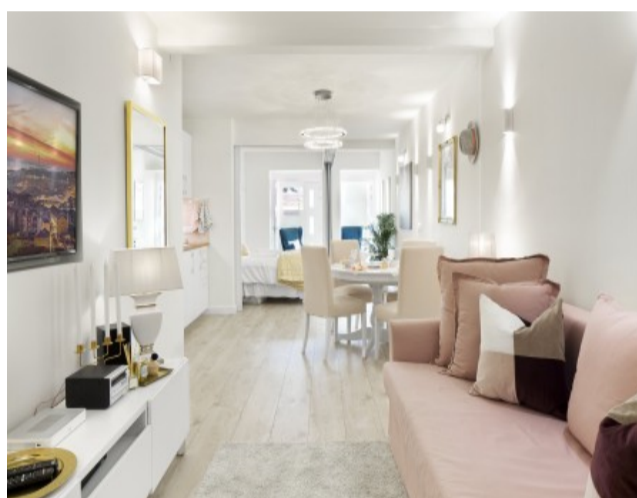

Property Description

Excellent 1 bedroom luxury apartment located in central Lisbon, the heart of the city.

The Bairro Alto area is a trendy neighborhood, a charming area with easy access to the main attractions of the city. This property is conveniently located between Chiado and Principe Real, famous exciting areas of Lisbon. The apartment features a light and airy master bedroom, a cozy stylish kitchen, a modern design living area, and a beautiful bathroom.

All the appliances are modern and easy to use.

The property is sold completely furnished!

With this location and these finishes, this property is an incredible investment opportunity.

Come and book a visit anytime.