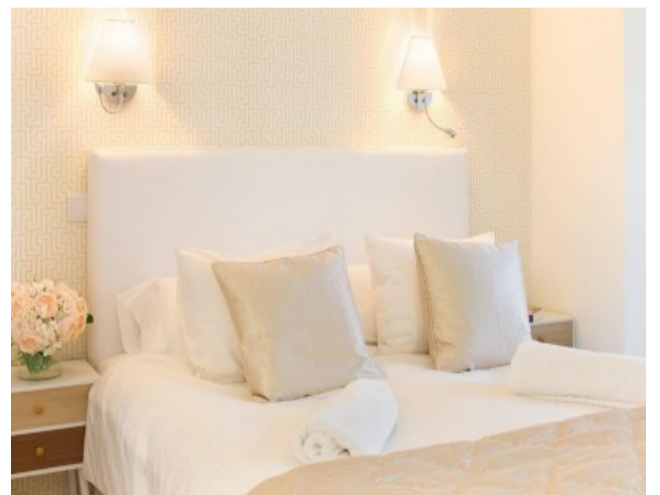

Property Description

Excellent 1 bedroom luxury apartment located in central Lisbon, the heart of the city.

The Bairro Alto area is a trendy neighborhood, a charming area with easy access to the main attractions of the city.

This property is conveniently located between Chiado and Principe Real, famous exciting areas of Lisbon.

The apartment features a light and airy master bedroom, a cozy stylish kitchen, a modern design living area, and a beautiful bathroom.

All the appliances are modern and easy to use.

The property is sold completely furnished!

With this location and these finishes, this property is an incredible investment opportunity.

Come and book a visit anytime.